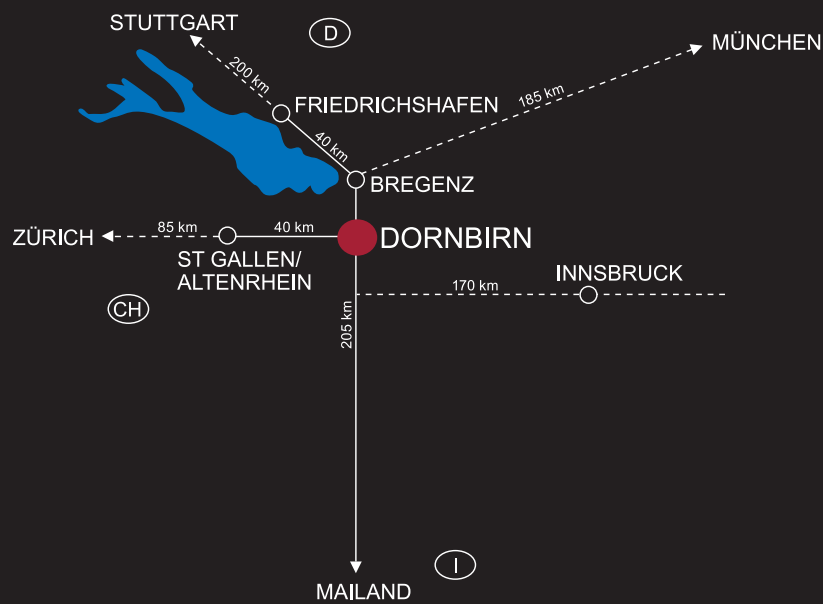

## Airports nearby

## Train stations nearby

Train station Dornbirn Haselstauden:	0.5 km
Main train station Dornbirn:	3 km
Main train station Bregenz:	10 km

## Address

Dr.-Walter-Zumtobel-Strasse 9  
6850 Dornbirn | Austria